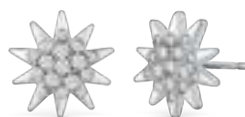

4021.CRY.R
sissy earrings
S 15 mm
created with Swarovski® crystals