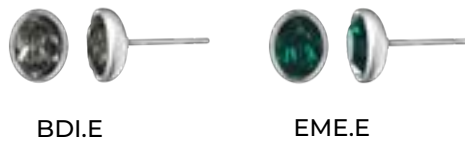

STEEL

4200.XXX.E

tubby mini earrings

S 6 mm

created with Swarovski® crystals