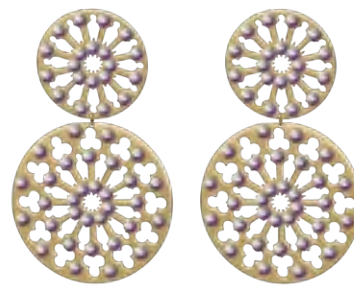

STE

STEEL

**32424.EG**

dalias pendant  
S 30 mm L 40+10+10 cm  
created with Swarovski® crystals

STE

STEEL

**42436.EG**

dalias hanging large earrings  
S 38 mm  
created with Swarovski® crystals