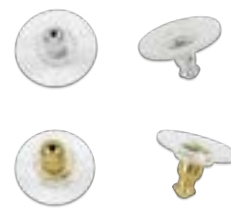

4998.BIG.R/G
pierced earrings back (10 pairs)