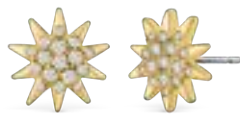

STEEL

32190.EG

clef small pendant
S 15 mm L 42+5 cm

STE

3120.CRY.G

sissy pendant
S 15 mm L 42 cm
created with Swarovski® crystals

RH

32171.G

energy sun pendant
S 15 mm L 42+5 cm
created with Swarovski® crystals

STEEL

32399.EG

my stars pendant
S 15 mm L 42+2,5 cm

STE

STEEL

42190.EG

clef medium post earrings
S 15 mm

STE

4021.CRY.G

sissy earrings
S 15 mm
created with Swarovski® crystals

RH

42171.G

energy sun pin earring
S 15 mm
created with Swarovski® crystals

STEEL

42399.EG

my stars earrings
S 15 mm

STE

STEEL

32191.EG

note small pendant
S 15 mm L 42+5 cm

STE

4020.CRY.G

sissy earrings
S 15 mm
created with Swarovski® crystals

RH

STEEL

22186.EG

heart little bracelet
S 6 mm L 16,5+4 cm

STE