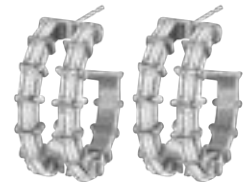

STEEL
42392.E
lustre baguette earring
S 22 mm
created with Swarovski® crystals