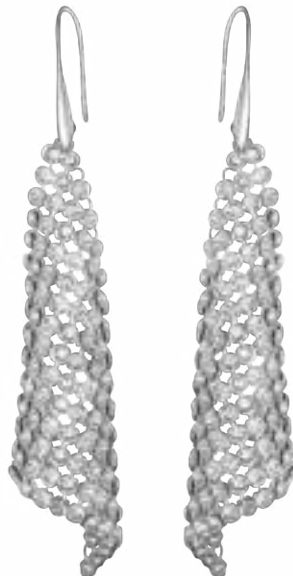

42380.R

I love J earrings
S 60 mm
created with Swarovski® crystals

GOL

4176.CRY.R

moving bead earrings
S 19 mm