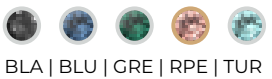

BLA | BLU | GRE | RPE | TUR