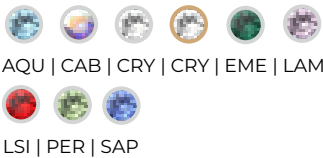

STEEL
12243.EG
tide pearl chain
S 6 mm L 70 cm