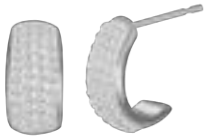

GOL

**42374.CAB.R**  
majestic earrings  
S 17 mm

BLU | GSH | LRO | SCA | ZIR

STEEL  
**22270.CRY.E**  
aura elastic bracelet  
S 4 mm L 18 cm  
created with Swarovski® crystals

STEEL  
**22270.CAB.E**  
aura elastic bracelet  
S 4 mm L 18 cm  
created with Swarovski® crystals