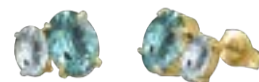

STEEL
42425.TUR.EG
tarida earrings
S 8 mm
created with Swarovski® crystals