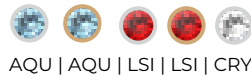

LSI | LSI | CRY

STEEL

**42431.CRY.E**

ibiza love pin earrings  
S 7 mm  
created with Swarovski® crystals

AQU | AQU | LSI | LSI | CRY

STEEL

**42444.E**

memories heart hoops  
S 18 mm  
created with Swarovski® crystals