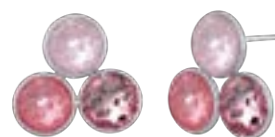

STEEL  
**32437.LRO.E**  
ibiza simple pendant  
S 10 mm 42+5 cm  
created with Swarovski® crystals

STEEL  
**32437.SRO.E**  
ibiza simple pendant  
S 10 mm 42+5 cm  
created with Swarovski® crystals

STEEL  
**42443.ROS.E**  
ibiza triple earrings  
18 mm  
created with Swarovski® crystals