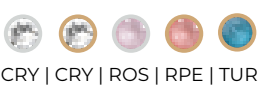

STEEL
50581.BLU.E
ibiza small ring
S 21 mm SM/LXL (EAN SM)
created with Swarovski® crystals