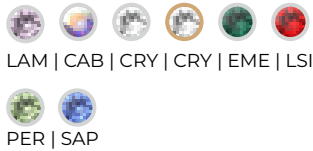

STEEL
4119.AQU.E
diana small earrings
S 9 mm
created with Swarovski® crystals

All available colors on page 87

All available colors on page 86