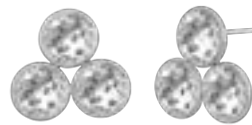

STEEL

50580.CRY.E

ibiza ring
S 22 mm SM/LXL (EAN SM)
created with Swarovski® crystals