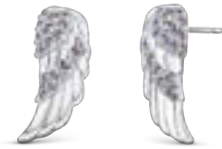

46087.CAB.R
wing earrings
S 19 mm
created with Swarovski® crystals