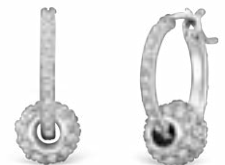

STEEL

32403.E

les jardins pendant
S 54 mm L 42+5 cm
created with Swarovski® crystals

GOL

STEEL

42403.E

les jardins earrings
S 54 mm
created with Swarovski® crystals

GOL

2218.CRY.R

moving bead bracelet
S 10 mm L 18+3 cm
created with Swarovski® crystals

3218.CRY.R

moving bead pendant
S 10 mm L 38+5 cm
created with Swarovski® crystals

42412.R

I love J earrings small
S 47 mm

GOL

42380.R

I love J earrings
S 60 mm
created with Swarovski® crystals

GOL

4176.CRY.R

moving bead earrings
S 19 mm