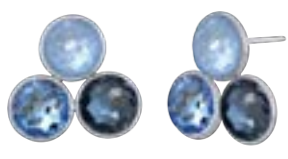

STEEL
42443.BLU.E
ibiza triple earrings
S 18 mm
created with Swarovski® crystals