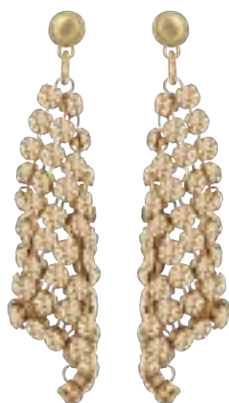

BLU | CAB | LRO | SCA | ZIR

STEEL

**42403.EG**

les jardins earrings SWA  
S 54 mm  
created with Swarovski® crystals

STE

**42412.G**

I love J earrings small  
S 47 mm  
created with Swarovski® crystals

RH