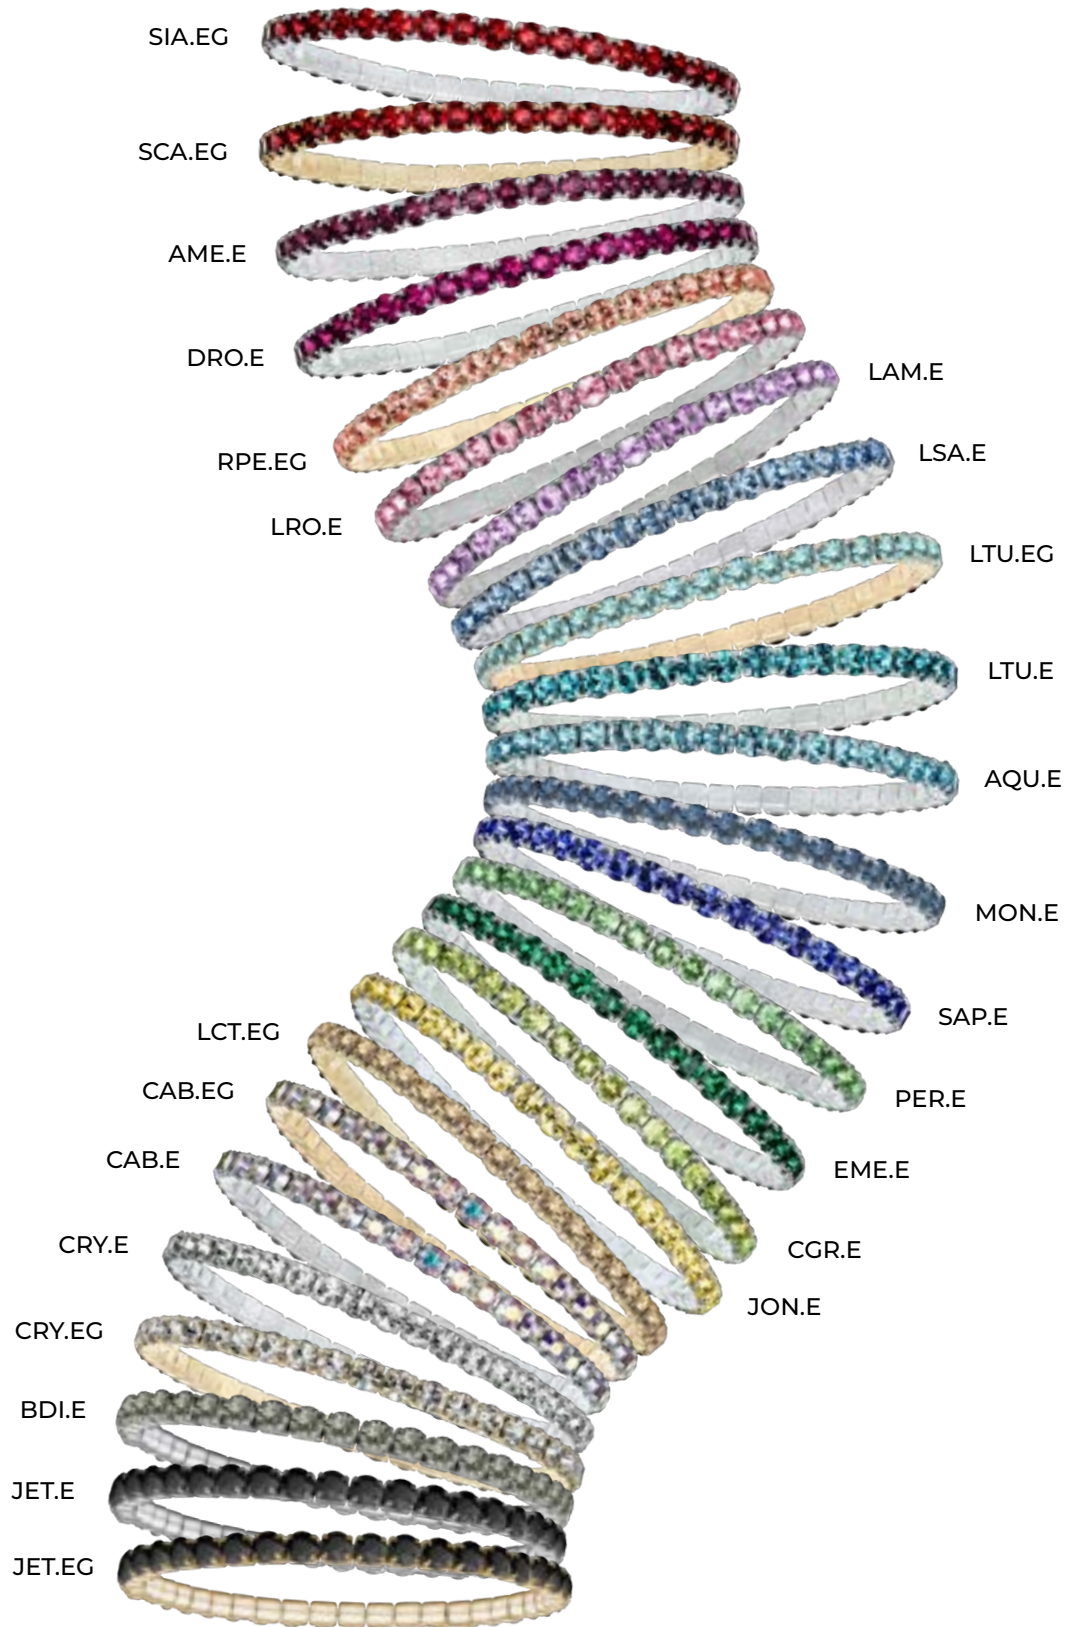

All available colors on page 88

STEEL

22270.XXX.E/EG

aura elastic bracelet

S 4 mm L 18 cm

created with Swarovski® crystals

STEEL  
22200.XXX.E/EG  
brilliant shine bracelet CZ  
S 4 mm L 16+1,5 cm

STEEL  
20544.XXX.E/EG  
brilliant shine bracelet CZ  
S 3 mm L 17+2 cm  
created with Swarovski® crystals

STEEL  
22201.XXX.E/EG  
brilliant shine bracelet CZ  
S 4 mm L 18 cm

STEEL

50574.XXX.E/EG

genius ring

S 3 mm (S / M / L / XL)

STEEL

4200.XXX.E

tubby mini earrings